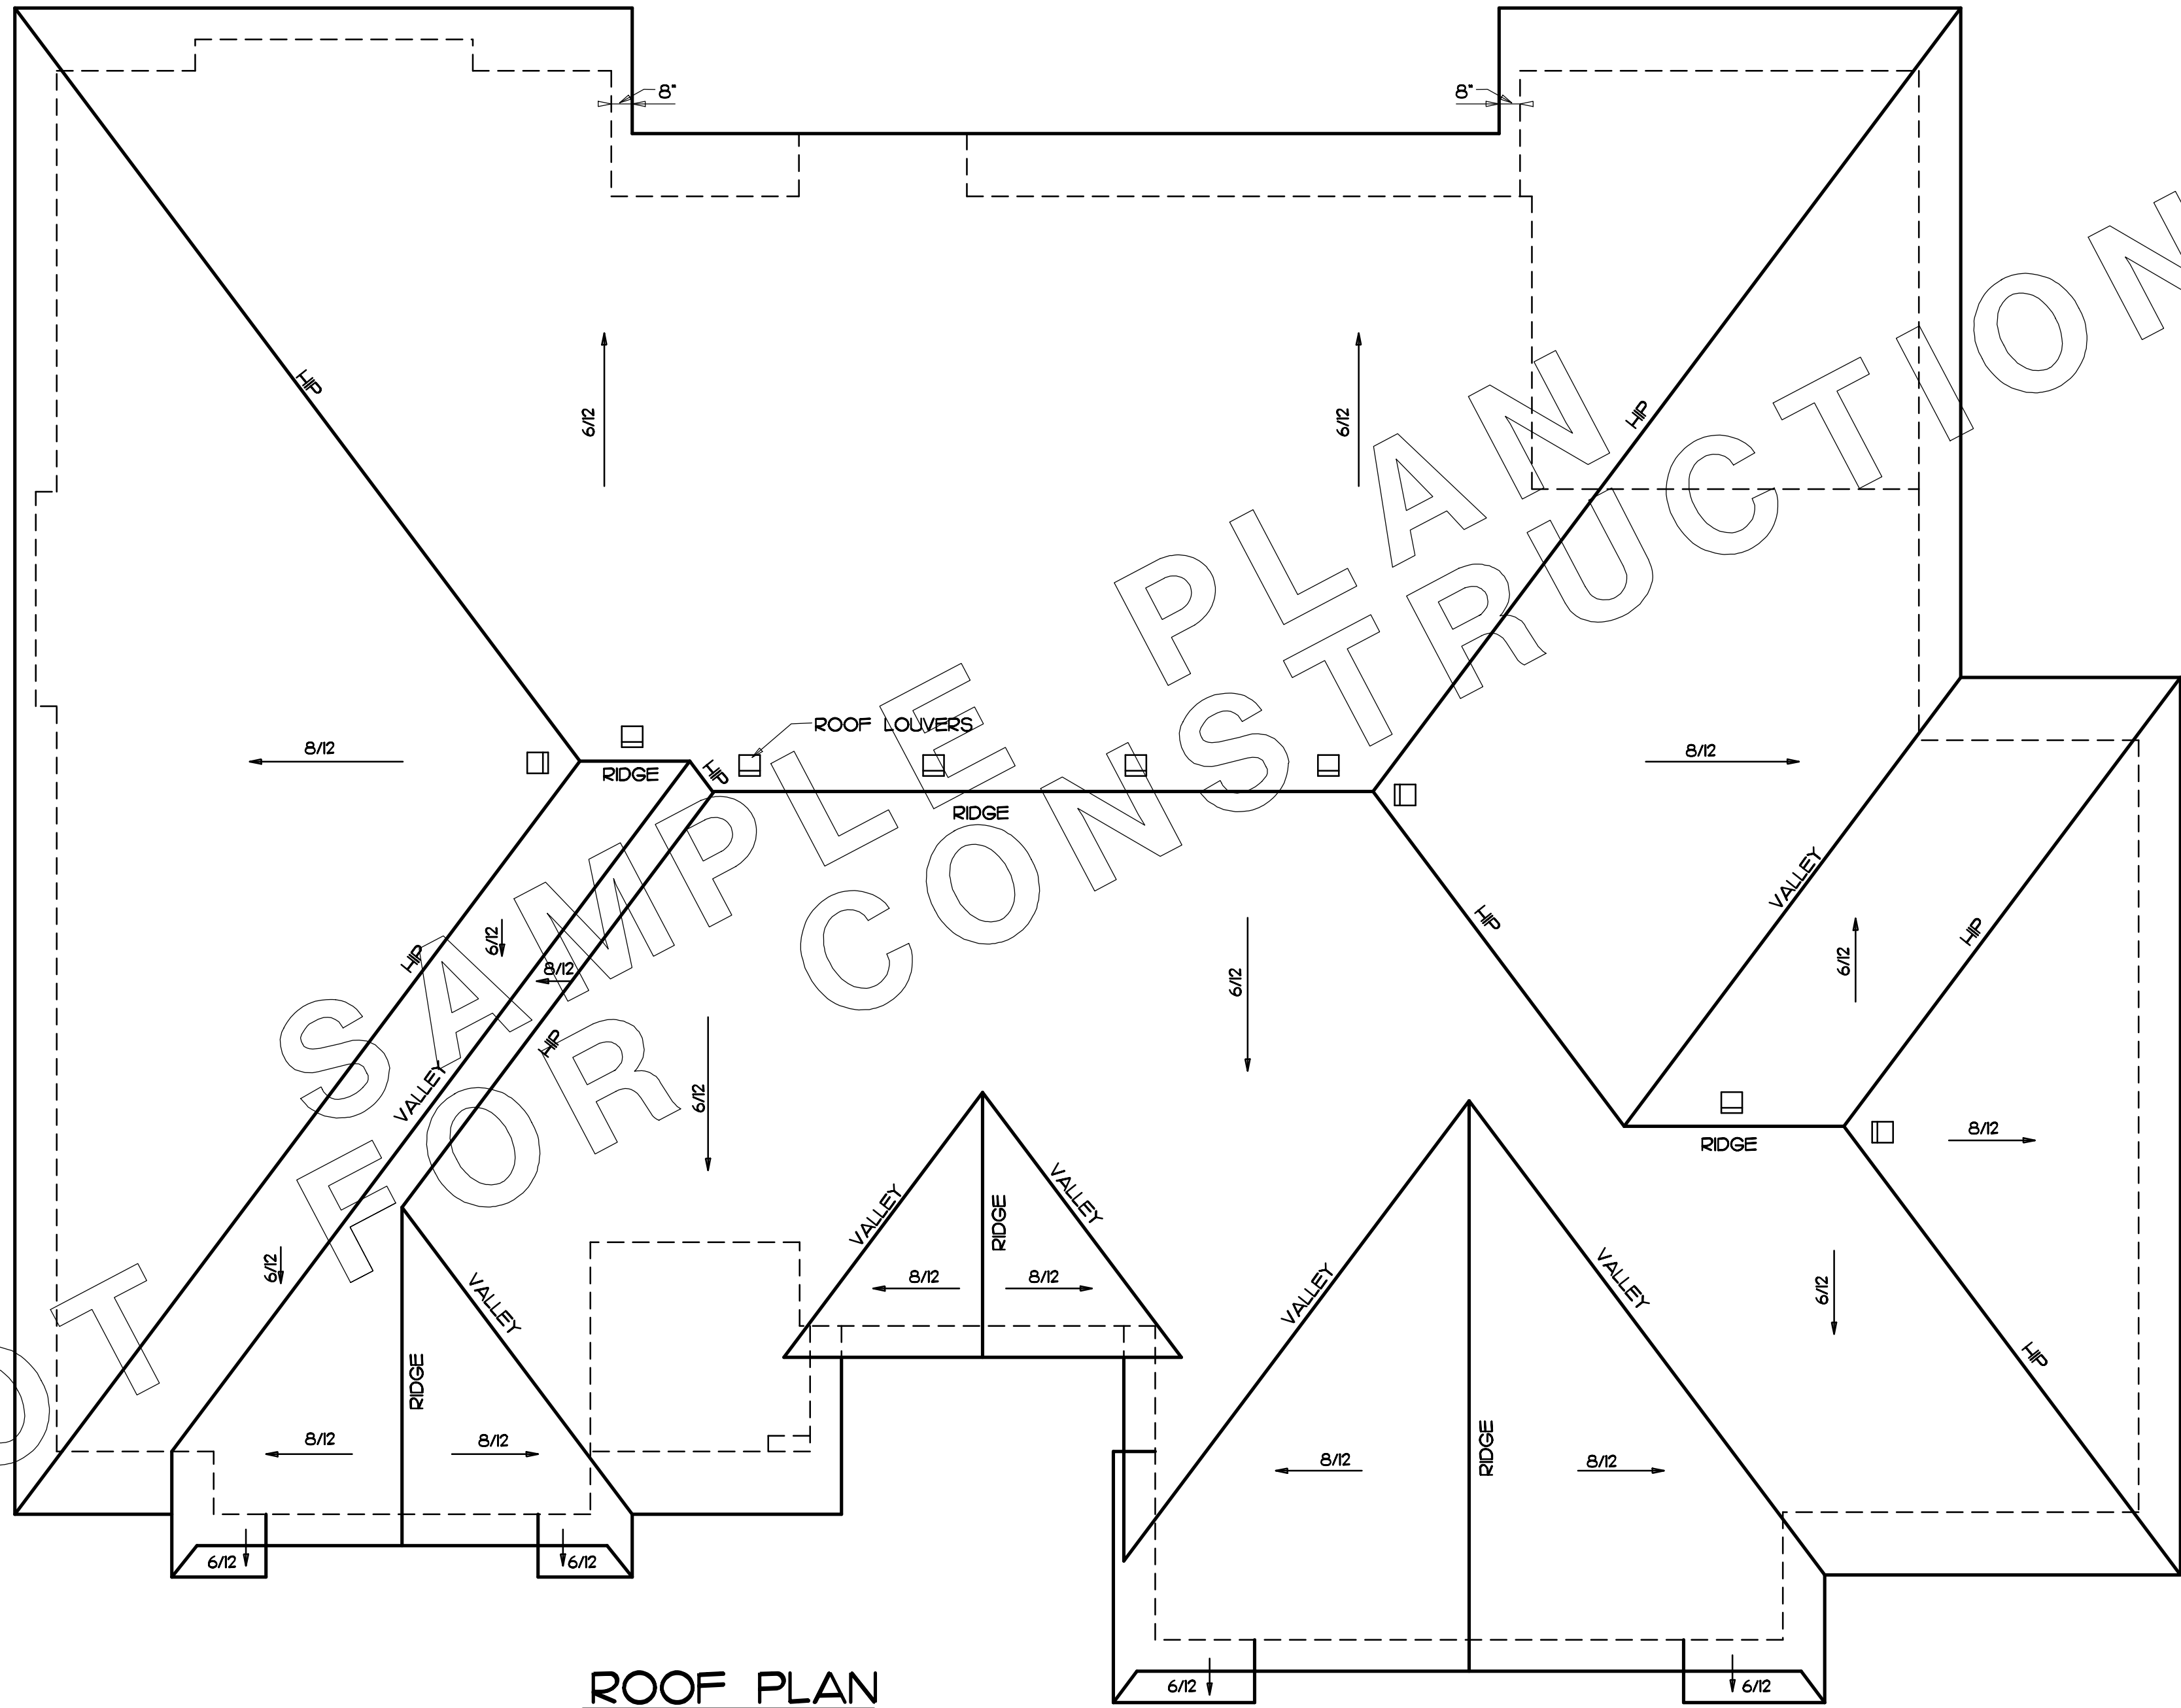

OLIVIA

ALL RIGHTS
© 2021
RESERVED

Residential Design Services
402-592-6968

TRK
Associates

29218

5 OF 7

ROOF PLAN
SCALE: 1/4" = 1'-0"